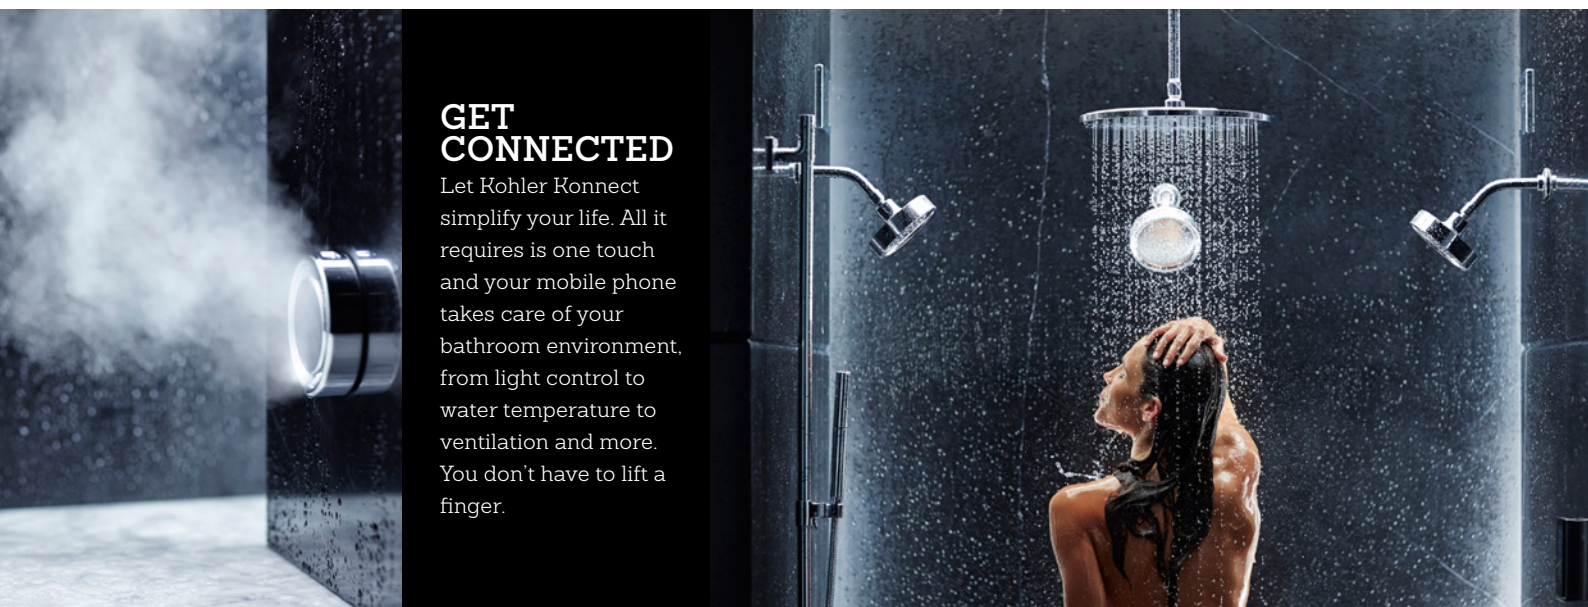

BATHROOM BESTS

Bring unrivalled excellence to your bathroom and unwind in style

GET CONNECTED

Let Kohler Konnect simplify your life. All it requires is one touch and your mobile phone takes care of your bathroom environment, from light control to water temperature to ventilation and more. You don't have to lift a finger.

MOLTEN MAGIC

A touch of gold from Hansgrohe's Metropol Classic line brings a sense of subtle refinement to your home. Alongside a timeless white bathroom suite, the warm tones radiate modern chic.