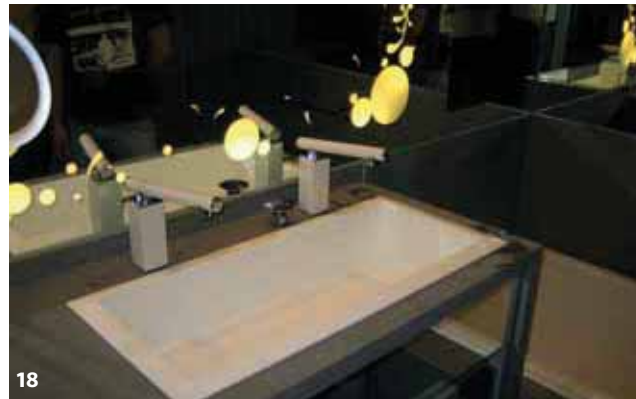

Pick!
ALAPE'S TWICE
WASHSTAND

17

18

20

19

FROM SHIMMERING SURFACES TO STRIKING PATTERNS AND TEXTURES, SPRUCE UP YOUR SPACE WITH TILES AND CERAMICS

17. ALAPE

Alape's *Twice* double washstand delivers minimalist design with maximum impact. Cleverly combining simple aesthetics with unparalleled functionality, this compact basin unit provides integrated storage and ample counter surface for accessories.

來自Alape的*Twice*雙臉盆巧妙結合簡約設計和實用功能，不但提供收納空間，寬敞的檯面又能擺放小巧配件。

18. FORMICA

Versatile, durable, flexible and functional – *Surell* surfacing is the perfect fit for any bathroom. Available in 36 different shades and patterns, you're certain to find the right match for you, whatever your taste.

來自Laminam的*Filo-Mercurio*亮澤瓷磚能為浴室營造出閃亮迷人的格調。這種漂亮物料特別適合潮濕環境使用，不但質感獨特，更滿載豪華氣派，多年後依然感覺優美。於Po Kwong Stone有售

20. PANASONIC

Panasonic's *The Shower* is the only shower that offers foldaway seating or standing options, hand-held or side-sprayer water jets and a steam fog setting for additional comfort.

來自Panasonic的*The Shower*，是唯一一款結合可摺式座位和站立模式的淋浴器，你更可使用手持式淋浴器或噴咀享受舒適淋浴，還有霧浴蒸氣，讓你在安全環境下享受沐浴時刻。