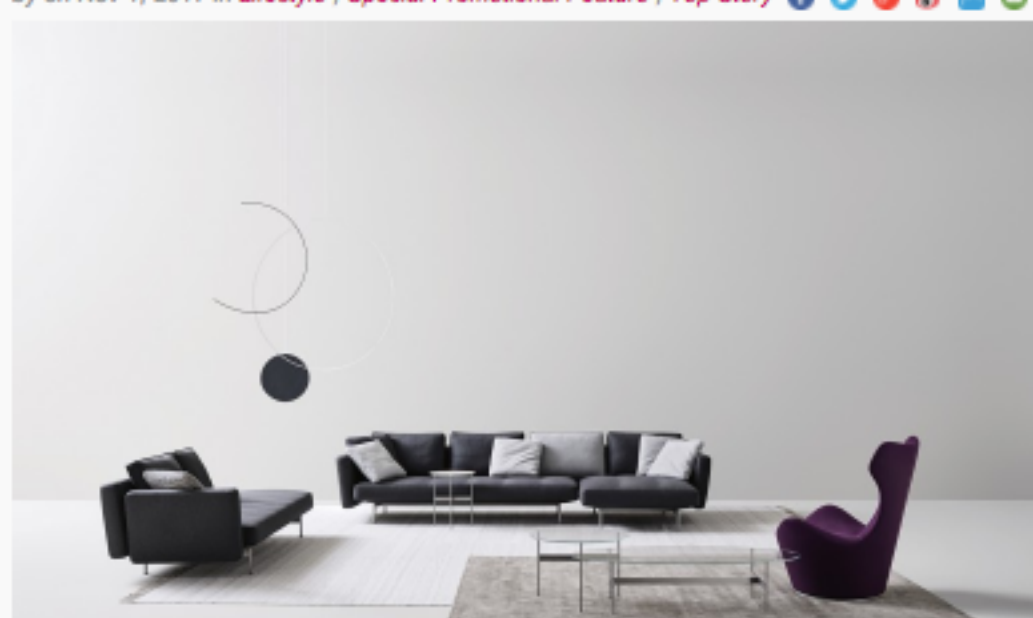

SEARCH

[HOME](#) [CALENDAR](#) [ARCHITECTURE](#) [INTERIORS](#) [PRODUCTS](#) [LIFESTYLE](#) [AWARDS](#) [GALLERIES](#) [PARTNERS](#) [PUBLICATIONS](#)

[SUPPLIERS INDEX](#)

SPECIAL PROMOTIONAL FEATURE

COLOURLIVING UNVEILS NEW SAKÉ COLLECTION BY PIERO LISSONI FOR B&B ITALIA

by on Nov 1, 2017 in [Lifestyle](#) , [Special Promotional Feature](#) , [Top Story](#)

The SAKé is available in a range of fabrics and leathers in a rainbow of colours to suit all tastes and spaces

A stylish new seating arrangement marks the start of a design collaboration between **B&B Italia** and **Piero Lissoni**, now available at [colourliving](#)

A combination of both the practical and technological with the esoteric and aesthetic, Italian designer Piero Lissoni's new modular sofa range, SAKé, is a sleek, streamlined example of contemporary seating which is ideal for all homes.